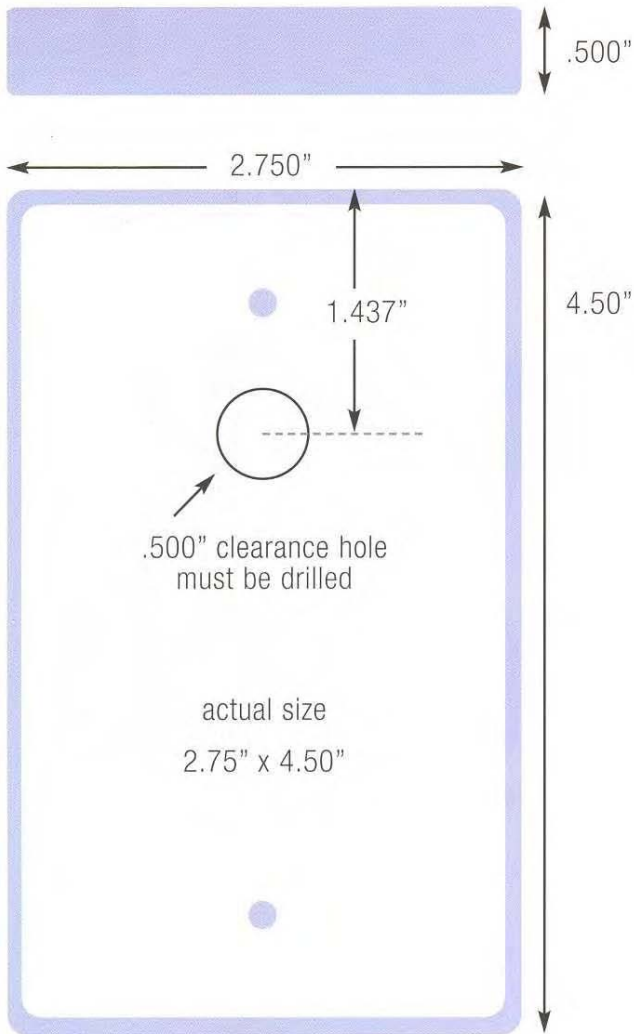

Specifications:

- Power required: None
- Voltage rating: Up to 40v
- Current rating: 200ma typical, 400ma max
- Closure duration: 250 milliseconds typical
- Switch life: Greater than 20,000,000 operations
- Operating temperature: -20°F to 180°F
- Operating force: 6 to 12 oz.