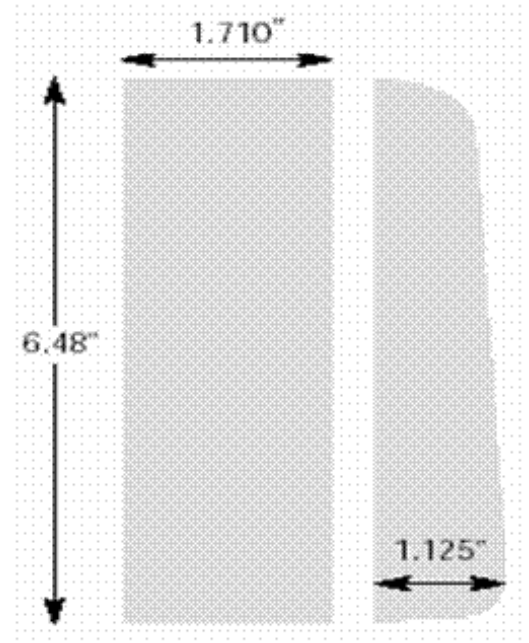

Mullion Mounted Wiegand Keypad - For use with Smartlock Plus or Smartlock Online

TA-1434

Features:

- Encapsulated Electronics
- Backlit Illuminated Hardened Keys
- Doorbell Key

Benefits:

- Durable in any environment
- Keys easy to see in poorly lit environment
- Doorbell key included for easy installation

TA-1434 Keypad Specifications:

- Wiegand Emulating
- Current Draw 68mA max
- **Operating voltage:** 12 Volts DC only
- **Size:** 1.71" x 6.48" x 1.125"
- **Relays:** 1 x (Form A) 1A/.5A @ 30V/125V
- - 20 degrees F to 130 degrees F

Applications:

Industrial, Commercial, Residential

Available Models:

Part # TA-1434-AL (Aluminum Finish)

Part # TA-1434-BZ (Bronze Finish)

*Both Mullion enclosures are certified by Builders Hardware Manufacturers Association, Inc. (BHMA)

360 Carlingview Dr.
Toronto, Ontario
Canada, M9W 5X9
Tel: (416) 798-0611
Fax: (416) 798-1349
www.kmthomas.com

Distributed by: